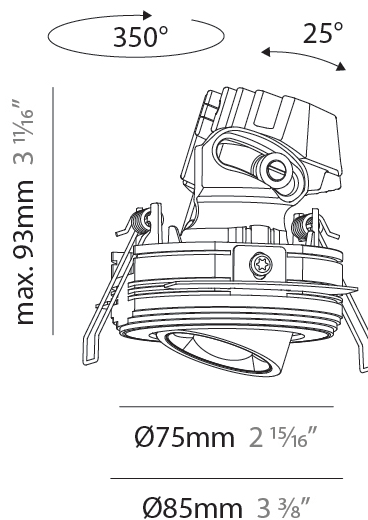

PHYSICAL

Shape: Round
Diameter (mm): 75
Diameter (in): 2 ¹⁵/₁₆
Height (mm): 93
Height (in): 3 ¹¹/₁₆
Ceiling Thickness (mm): 10 / 12.5 / 15 / 25
Ceiling Thickness (in): 3/8 or 1/2 or 9/16 or 1
Min. Recessing Depth (mm): 105
Min. Recessing Depth (in): 4 ¹/₈
Light Distribution: Direct
Diffuser: Lens Pack - Spread Lens / Linear Spread Lens / Honeycomb Louver
Fixture Finish: SSR / BKV / CWI / CRY / HAB / UFT / ITA / RUA / FTG / MYG / LOD / PUS / FRO / FUP / KIA / POP / BLS / SPG / MEY / GOH / GUM / CHC / COM / ABZ / JAG / OBR / MOS / ROR
Fixture Material: Aluminum Die Cast
Cut-out Measurements: D. 86mm / 3 3/8"

ELECTRICAL

Lamp Type: LED (Zhaga Standard)
Input Wattage (W): 16
Total Output Wattage (W): 14.6
Dimming: Tri-Mode (Non-Dimming and Phase Dimming (120Vac only) and 0-10V Dimming)
Driver Included: No
Driver Location: Recessed Housing
Driver Type: Constant Current - Universal
Driver Class: Class 2
Input Voltage (V): 120 - 277
Constant Current (MA): 350

LED

Number of LEDs: 1
Color Temperature (°K): 2700 / 3000 / 3500 / 4000
Max. Delivered Lumen (lm): 1464 / 1556 / 1630 / 1645
Nominal Lumen (lm): 1566 / 1665 / 1743 / 1759
CRI: >90 CRI
Lamp Life (hrs): 50000

OPTICAL

Reflector°: 60
Adjustability: Rotational 350° / Tilt 25°

RATINGS AND CERTIFICATIONS

Certified By: Certified for North American Standards
IP rating: IP20