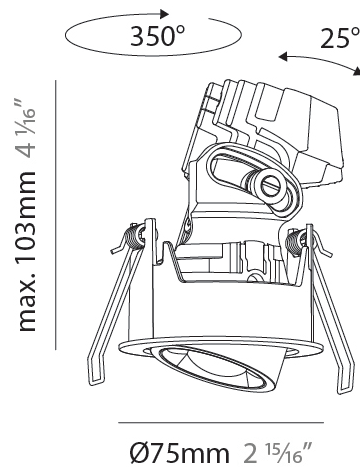

GENERAL

Series: Oiko Pro Round
Subseries: Oiko Pro Round Adjustable
Brand: Prolicht
Division: Architectural
Mounting Type: Recessed
Mounting Location: Ceiling
Subcategory: Downlight

PHYSICAL

Shape: Round
Diameter (mm): 75
Diameter (in): 2 ¹⁵/₁₆
Height (mm): 103
Height (in): 4 ¹/₁₆
Ceiling Thickness (mm): 1 - 25
Ceiling Thickness (in): 1/16 - 1 3/16
Min. Recessing Depth (mm): 115
Min. Recessing Depth (in): 4 ¹/₂
Light Distribution: Downlight
Diffuser: Lens Pack - Spread Lens / Linear Spread Lens / Honeycomb Louver
Fixture Finish: SSR / BKV / CWI / CRY / HAB / UFT / ITA / RUA / FTG / MYG / LOD / PUS / FRO / FUP / KIA / POP / BLS / SPG / MEY / GOH / GUM / CHC / COM / ABZ / JAG / OBR / MOS / ROR
Fixture Material: Aluminum Die Cast
Cut-out Measurements: D. - 68mm / 2 11/16"

ELECTRICAL

Lamp Type: LED (Zhaga Standard)
Input Wattage (W): 14
Total Output Wattage (W): 12.7
Dimming: Dali Dimming
Driver Included: No
Driver Location: Remote
Driver Type: Constant Current - Universal (120Vac only for DALI driver)
Driver Class: Class 2
Input Voltage (V): 120 - 277
Constant Current (MA): 700

LED

Number of LEDs: 1
Color Temperature (°K): 2700-6500 Tunable White
Max. Delivered Lumen (lm): 1054 - 1240
Nominal Lumen (lm): 1242 - 1460
CRI: >90 CRI
Lamp Life (hrs): 50000
Special LEDs offerings: Tunable White

OPTICAL

Reflector°: 52

RATINGS AND CERTIFICATIONS

Certified By: Certified for North American Standards
IP rating: IP20