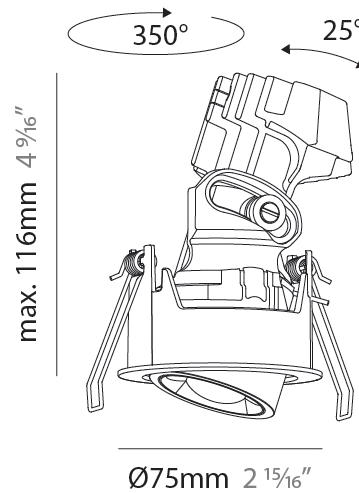

GENERAL

Series: Oiko Pro Round
Subseries: Oiko Pro Round Adjustable
Brand: Prolicht
Division: Architectural
Mounting Type: Recessed
Mounting Location: Ceiling
Subcategory: Downlight

PHYSICAL

Shape: Round
Diameter (mm): 75
Diameter (in): 2 ¹⁵/₁₆
Height (mm): 116
Height (in): 4 ⁹/₁₆
Ceiling Thickness (mm): 1 - 25
Ceiling Thickness (in): 1/16 - 1 3/16
Min. Recessing Depth (mm): 125
Min. Recessing Depth (in): 4 ¹⁵/₁₆
Light Distribution: Direct
Weight (kg): 0.29
Fixture Finish: SSR / BKV / CWI / CRY / HAB / UFT / ITA / RUA / FTG / MYG / LOD / PUS / FRO / FUP / KIA / POP / BLS / SPG / MEY / GOH / GUM / CHC / COM / ABZ / JAG / OBR / MOS / ROR
Fixture Material: Aluminum Die Cast
Cut-out Measurements: D. 68mm / 2 2/3"

ELECTRICAL

Lamp Type: LED (Zhaga Standard)
Input Wattage (W): 15
Total Output Wattage (W): 13.6
Dimming: Tri-Mode (Non-Dimming and Phase Dimming (120Vac only) and 0-10V Dimming)
Driver Included: No
Driver Location: Recessed Housing
Driver Type: Constant Current - Universal
Driver Class: Class 2
Input Voltage (V): 120 - 277
Constant Current (MA): 350

LED

Number of LEDs: 1
Color Temperature (°K): 2700 / 3000 / 3500 / 4000
Max. Delivered Lumen (lm): 1295 / 1377 / 1442 / 1455
Nominal Lumen (lm): 1566 / 1665 / 1743 / 1759
CRI: >90 CRI
Lamp Life (hrs): 50000

OPTICAL

Reflector°: 34
Adjustability: Rotational 350° / Tilt 25°

RATINGS AND CERTIFICATIONS

Certified By: Certified for North American Standards
IP rating: IP20