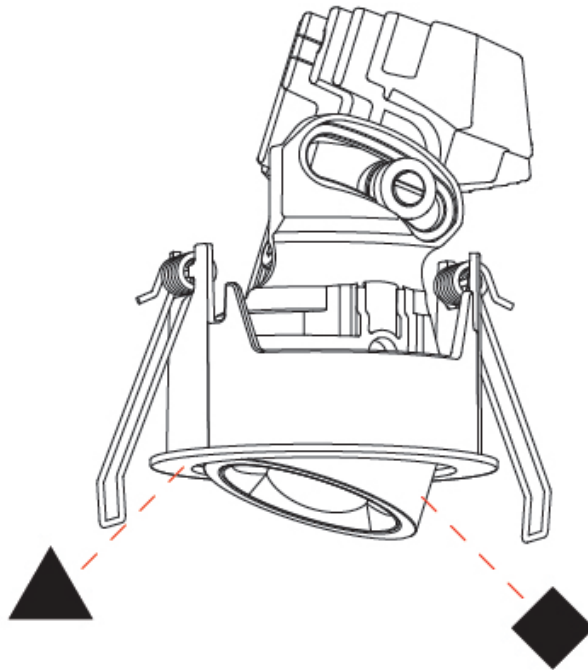

OIKO PRO ROUND ADJUSTABLE RECESSED

A35843-

PROJECT	_____
TYPE	_____
SPECIFIER	_____
QUANTITY	_____
DATE	_____