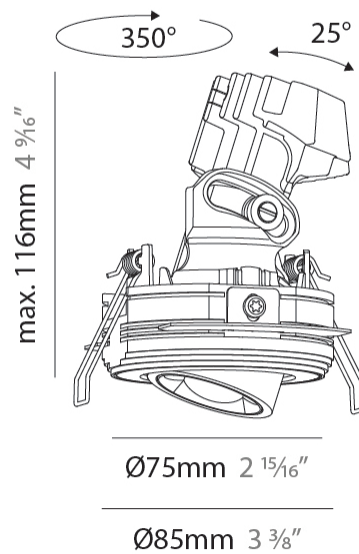

GENERAL

Series: Oiko Pro Round
Subseries: Oiko Pro Round Adjustable
Brand: Prolicht
Division: Architectural
Mounting Type: Trimless
Mounting Location: Ceiling
Subcategory: Downlight

PHYSICAL

Shape: Round
Diameter (mm): 75
Diameter (in): 2 15/16
Height (mm): 116
Height (in): 4 9/16
Ceiling Thickness (mm): 10 / 12.5 / 15 / 25
Ceiling Thickness (in): 3/8 or 1/2 or 9/16 or 1
Min. Recessing Depth (mm): 125
Min. Recessing Depth (in): 4 15/16
Light Distribution: Direct
Fixture Finish: SSR / BKV / CWI / CRY / HAB / UFT / ITA / RUA / FTG / MYG / LOD / PUS / FRO / FUP / KIA / POP / BLS / SPG / MEY / GOH / GUM / CHC / COM / ABZ / JAG / OBR / MOS / ROR
Fixture Material: Aluminum Die Cast
Cut-out Measurements: D. 86mm / 3 3/8"

ELECTRICAL

Lamp Type: LED (Zhaga Standard)
Input Wattage (W): 16
Total Output Wattage (W): 14.6
Dimming: Tri-Mode (Non-Dimming and Phase Dimming (120Vac only) and 0-10V Dimming)
Driver Included: No
Driver Location: Recessed Housing
Driver Type: Constant Current - Universal
Driver Class: Class 2
Input Voltage (V): 120 - 277
Constant Current (MA): 350

LED

Number of LEDs: 1
Color Temperature (°K): 2700 / 3000 / 3500 / 4000
Max. Delivered Lumen (lm): 1067 / 1150 / 1217 / 1220
Nominal Lumen (lm): 1393 / 1501 / 1589 / 1592
CRI: >90 CRI
Lamp Life (hrs): 50000

OPTICAL

Reflector°: 14
Adjustability: Rotational 350° / Tilt 25°

RATINGS AND CERTIFICATIONS

Certified By: Certified for North American Standards
IP rating: IP20