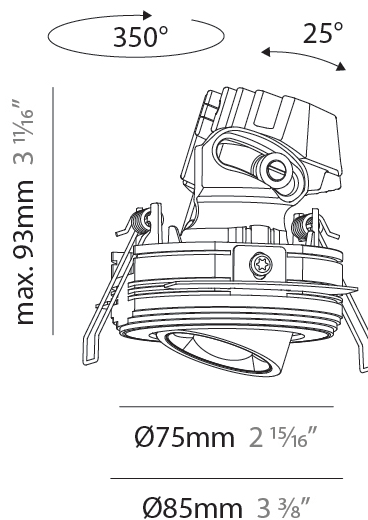

PHYSICAL

Shape: Round
Diameter (mm): 75
Diameter (in): 2 ¹⁵/₁₆
Height (mm): 93
Height (in): 3 ¹¹/₁₆
Ceiling Thickness (mm): 10 / 12.5 / 15 / 25
Ceiling Thickness (in): 3/8 or 1/2 or 9/16 or 1
Min. Recessing Depth (mm): 105
Min. Recessing Depth (in): 4 ¹/₈
Light Distribution: Direct
Diffuser: Lens Pack - Spread Lens / Linear Spread Lens / Honeycomb Louver
Fixture Finish: SSR / BKV / CWI / CRY / HAB / UFT / ITA / RUA / FTG / MYG / LOD / PUS / FRO / FUP / KIA / POP / BLS / SPG / MEY / GOH / GUM / CHC / COM / ABZ / JAG / OBR / MOS / ROR
Fixture Material: Aluminum Die Cast
Cut-out Measurements: D. 86mm / 3 3/8"

ELECTRICAL

Lamp Type: LED (Zhaga Standard)
Input Wattage (W): 14
Total Output Wattage (W): 12.7
Dimming: Dali Dimming
Driver Included: No
Driver Location: Recessed Housing
Driver Type: Constant Current - Universal (120Vac only for DALI driver)
Driver Class: Class 2
Input Voltage (V): 120 - 277
Constant Current (MA): 700

LED

Number of LEDs: 1
Color Temperature (°K): 2700-6500 Tunable White
Max. Delivered Lumen (lm): 1381
Nominal Lumen (lm): 1460
CRI: >90 CRI
Lamp Life (hrs): 50000
Special LEDs offerings: Tunable White

OPTICAL

Reflector°: 62
Adjustability: Rotational 350° / Tilt 25°

RATINGS AND CERTIFICATIONS

Certified By: Certified for North American Standards
IP rating: IP20