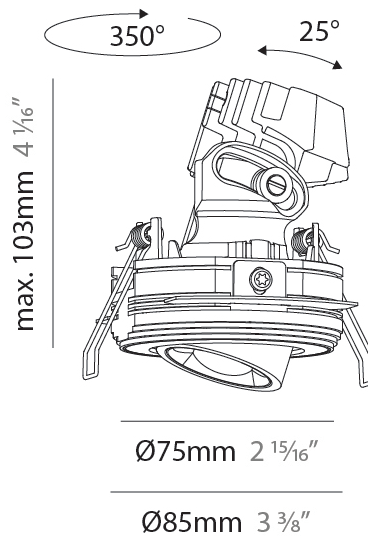

PHYSICAL

Shape: Round
Diameter (mm): 75
Diameter (in): 2 ¹⁵/₁₆
Height (mm): 103
Height (in): 4 ¹/₁₆
Ceiling Thickness (mm): 10 / 12.5 / 15 / 25
Ceiling Thickness (in): 3/8 or 1/2 or 9/16 or 1
Min. Recessing Depth (mm): 115
Min. Recessing Depth (in): 4 ¹/₂
Light Distribution: Direct
Diffuser: Lens Pack - Spread Lens / Linear Spread Lens / Honeycomb Louver
Fixture Finish: SSR / BKV / CWI / CRY / HAB / UFT / ITA / RUA / FTG / MYG / LOD / PUS / FRO / FUP / KIA / POP / BLS / SPG / MEY / GOH / GUM / CHC / COM / ABZ / JAG / OBR / MOS / ROR
Fixture Material: Aluminum Die Cast
Cut-out Measurements: D. 86mm / 3 3/8"

ELECTRICAL

Lamp Type: LED (Zhaga Standard)
Input Wattage (W): 14
Total Output Wattage (W): 12.7
Dimming: Dali Dimming
Driver Included: No
Driver Location: Recessed Housing
Driver Type: Constant Current - Universal (120Vac only for DALI driver)
Driver Class: Class 2
Input Voltage (V): 120 - 277
Constant Current (MA): 700

LED

Number of LEDs: 1
Color Temperature (°K): 2700-6500 Tunable White
Max. Delivered Lumen (lm): 1240
Nominal Lumen (lm): 1460
CRI: >90 CRI
Lamp Life (hrs): 50000
Special LEDs offerings: Tunable White

OPTICAL

Reflector°: 52
Adjustability: Rotational 350° / Tilt 25°

RATINGS AND CERTIFICATIONS

Certified By: Certified for North American Standards
IP rating: IP20