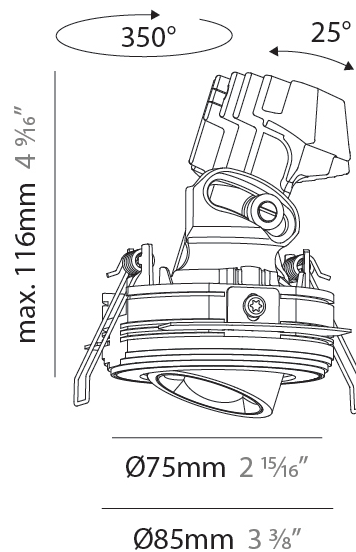

PHYSICAL

Shape: Round
Diameter (mm): 75
Diameter (in): 2 ¹⁵/₁₆
Height (mm): 116
Height (in): 4 ⁹/₁₆
Ceiling Thickness (mm): 10 / 12.5 / 15 / 25
Ceiling Thickness (in): 3/8 or 1/2 or 9/16 or 1
Min. Recessing Depth (mm): 125
Min. Recessing Depth (in): 4 ¹⁵/₁₆
Light Distribution: Direct
Diffuser: Lens Pack - Spread Lens / Linear Spread Lens / Honeycomb Louver
Fixture Finish: SSR / BKV / CWI / CRY / HAB / UFT / ITA / RUA / FTG / MYG / LOD / PUS / FRO / FUP / KIA / POP / BLS / SPG / MEY / GOH / GUM / CHC / COM / ABZ / JAG / OBR / MOS / ROR
Fixture Material: Aluminum Die Cast
Cut-out Measurements: D. 86mm / 3 3/8"

ELECTRICAL

Lamp Type: LED (Zhaga Standard)
Input Wattage (W): 16
Total Output Wattage (W): 14.6
Dimming: Tri-Mode (Non-Dimming and Phase Dimming (120Vac only) and 0-10V Dimming)
Driver Included: No
Driver Location: Recessed Housing
Driver Type: Constant Current - Universal
Driver Class: Class 2
Input Voltage (V): 120 - 277
Constant Current (MA): 350

LED

Number of LEDs: 1
Color Temperature (°K): 2700 / 3000 / 3500 / 4000
Max. Delivered Lumen (lm): 1295 / 1377 / 1442 / 1455
Nominal Lumen (lm): 1566 / 1665 / 1743 / 1759
CRI: >90 CRI
Lamp Life (hrs): 50000

OPTICAL

Reflector: 34
Adjustability: Rotational 350° / Tilt 25°

RATINGS AND CERTIFICATIONS

Certified By: Certified for North American Standards
IP rating: IP20