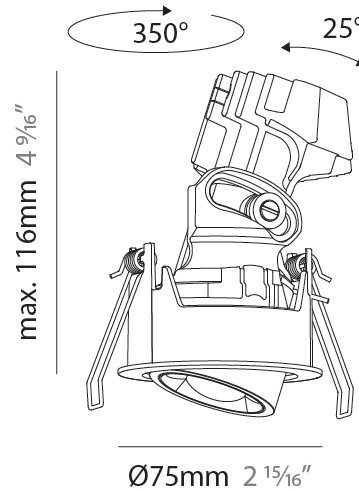

GENERAL

Series: Oiko Pro Round
Subseries: Oiko Pro Round Adjustable
Brand: Prolicht
Division: Architectural
Mounting Type: Recessed
Mounting Location: Ceiling
Subcategory: Downlight

PHYSICAL

Shape: Round
Diameter (mm): 75
Diameter (in): 2 15/16
Height (mm): 112
Height (in): 4 7/16
Ceiling Thickness (mm): 1 - 25
Ceiling Thickness (in): 1/16 - 1 3/16
Min. Recessing Depth (mm): 120
Min. Recessing Depth (in): 4 3/4
Light Distribution: Direct
Weight (kg): 0.276
Fixture Finish: SSR / BKV / CWI / CRY / HAB / UFT / ITA / RUA / FTG / MYG / LOD / PUS / FRO / FUP / KIA / POP / BLS / SPG / MEY / GOH / GUM / CHC / COM / ABZ / JAG / OBR / MOS / ROR
Fixture Material: Aluminum Die Cast
Cut-out Measurements: D. 86mm / 3 3/8"

ELECTRICAL

Lamp Type: LED (Zhaga Standard)
Input Wattage (W): 16
Total Output Wattage (W): 14.6
Dimming: Tri-Mode (Non-Dimming and Phase Dimming (120Vac only) and 0-10V Dimming)
Driver Included: No
Driver Location: Recessed Housing
Driver Type: Constant Current - Universal
Driver Class: Class 2
Input Voltage (V): 120 - 277
Constant Current (MA): 350

LED

Number of LEDs: 1
Color Temperature (°K): 2700 / 3000 / 3500 / 4000
Max. Delivered Lumen (lm): 1067 / 1150 / 1217 / 1220
Nominal Lumen (lm): 1393 / 1501 / 1589 / 1592
CRI: >90 CRI
Lamp Life (hrs): 50000

OPTICAL

Reflector°: 14
Adjustability: Rotational 350° / Tilt 25°

RATINGS AND CERTIFICATIONS

Certified By: Certified for North American Standards
IP rating: IP20