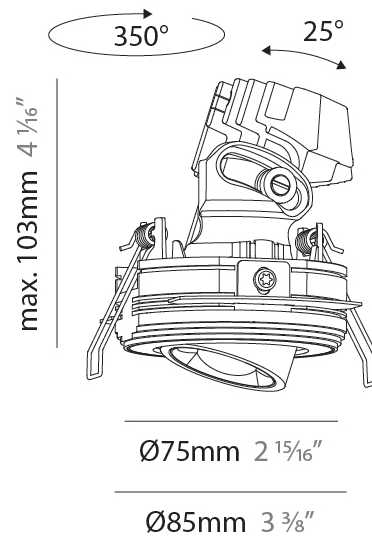

PHYSICAL

Shape: Round
Diameter (mm): 75
Diameter (in): 2 ¹⁵/₁₆
Height (mm): 103
Height (in): 4 ¹/₁₆
Ceiling Thickness (mm): 10 / 12.5 / 15 / 25
Ceiling Thickness (in): 3/8 or 1/2 or 9/16 or 1
Min. Recessing Depth (mm): 115
Min. Recessing Depth (in): 4 ¹/₂
Light Distribution: Direct
Diffuser: Lens Pack - Spread Lens / Linear Spread Lens / Honeycomb Louver
Fixture Finish: SSR / BKV / CWI / CRY / HAB / UFT / ITA / RUA / FTG / MYG / LOD / PUS / FRO / FUP / KIA / POP / BLS / SPG / MEY / GOH / GUM / CHC / COM / ABZ / JAG / OBR / MOS / ROR
Fixture Material: Aluminum Die Cast
Cut-out Measurements: D. 86mm / 3 3/8"

ELECTRICAL

Lamp Type: LED (Zhaga Standard)
Input Wattage (W): 16
Total Output Wattage (W): 14.6
Dimming: Tri-Mode (Non-Dimming and Phase Dimming (120Vac only) and 0-10V Dimming)
Driver Included: No
Driver Location: Recessed Housing
Driver Type: Constant Current - Universal
Driver Class: Class 2
Input Voltage (V): 120 - 277
Constant Current (MA): 350

LED

Number of LEDs: 1
Color Temperature (°K): 2700 / 3000 / 3500 / 4000
Max. Delivered Lumen (lm): 1375 / 1462 / 1531 / 1545
Nominal Lumen (lm): 1566 / 1665 / 1743 / 1759
CRI: >90 CRI
Lamp Life (hrs): 50000

OPTICAL

Reflector: 50
Adjustability: Rotational 350° / Tilt 25°

RATINGS AND CERTIFICATIONS

Certified By: Certified for North American Standards
IP rating: IP20