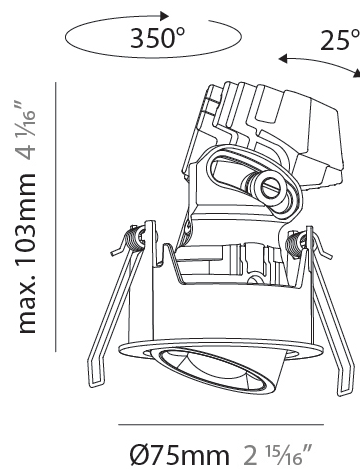

PHYSICAL

Shape: Round
Diameter (mm): 75
Diameter (in): 2 ¹⁵/₁₆
Height (mm): 103
Height (in): 4 ¹/₁₆
Ceiling Thickness (mm): 10 / 12.5 / 15 / 25
Ceiling Thickness (in): 3/8 or 1/2 or 9/16 or 1
Min. Recessing Depth (mm): 115
Min. Recessing Depth (in): 4 ¹/₂
Light Distribution: Downlight
Diffuser: Lens Pack - Spread Lens / Linear Spread Lens / Honeycomb Louver
Fixture Finish: SSR / BKV / CWI / CRY / HAB / UFT / ITA / RUA / FTG / MYG / LOD / PUS / FRO / FUP / KIA / POP / BLS / SPG / MEY / GOH / GUM / CHC / COM / ABZ / JAG / OBR / MOS / ROR
Fixture Material: Aluminum Die Cast
Cut-out Measurements: D. - 68mm / 2 11/16"

ELECTRICAL

Lamp Type: LED (Zhaga Standard)
Input Wattage (W): 15
Total Output Wattage (W): 13.6
Dimming: Tri-Mode (Non-Dimming and Phase Dimming (120Vac only) and 0-10V Dimming)
Driver Included: No
Driver Location: Recessed Housing
Driver Type: Constant Current - Universal
Driver Class: Class 2
Input Voltage (V): 120 - 277
Constant Current (MA): 350

LED

Number of LEDs: 1
Color Temperature (°K): 2700 / 3000 / 3500 / 4000
Max. Delivered Lumen (lm): 1375 / 1462 / 1531 / 1545
Nominal Lumen (lm): 1566 / 1665 / 1743 / 1759
CRI: >90 CRI
Lamp Life (hrs): 50000

OPTICAL

Reflector: 50

RATINGS AND CERTIFICATIONS

Certified By: Certified for North American Standards
IP rating: IP20